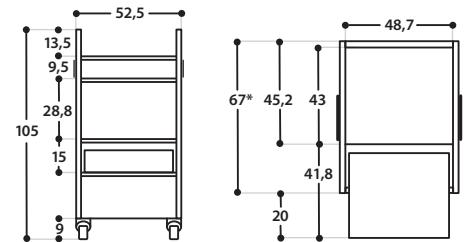

MediaSprint L closed

MediaSprint L with laptop/pull-out keyboard shelf

MediaSprint L with punched sheet front panel

MEDIUM MediaSprint L – mobile, lockable and multifunctional

- Mobility on 4 large functional castors (2 lockable) and folding push handles sunk into the housing
- Fixed middle shelf and power outlet socket
- Continuous shutter guide rail prevents sticking
- Edge protectors on the castors protect against damage to the container
- 2 standard designs: brushed aluminium body/matt chrome shutter or light-grey body (similar to RAL 7035)/matt chrome shutter
- Dimensions H/W/D: 105/53/67 cm
- Weight (basis model) approx. 40 kg

MediaSprint brushed aluminium/
shutter matt chrome
Code No. 1892-ALU

MediaSprint light-grey/shutter matt chrome
Code No. 1892-GREY

* 31 cm usable space for option with sound system

Other container surfaces on request (from left to right): light grey, burnished aluminium, anthracite pearl, midnight blue, orange, super white, malaga oak, swiss pear wood, steamed beech, tuscan walnut, maple