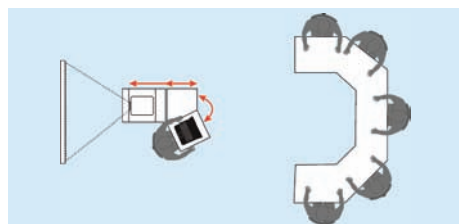

MediaSprint L closed

MediaSprint L with laptop/pull-out keyboard shelf

MediaSprint L with punched sheet front panel

MEDIUM MediaSprint L – mobile, lockable and multifunctional

- Mobility on 4 large functional castors (2 lockable) and folding push handles sunk into the housing
- Fixed middle shelf and power outlet socket
- Continuous shutter guide rail prevents sticking
- Edge protectors on the castors protect against damage to the container
- 2 standard designs: brushed aluminium body/matt chrome shutter or light-grey body (similar to RAL 7035)/matt chrome shutter
- Dimensions H/W/D: 105/53/67 cm
- Weight (basis model) approx. 40 kg

Accessories

3 + 4 + 6

8

3

9

Keep eye contact with your audience at any time during your presentation.

1. Laptop/keyboard shelf

sliding on telescopic guide rail