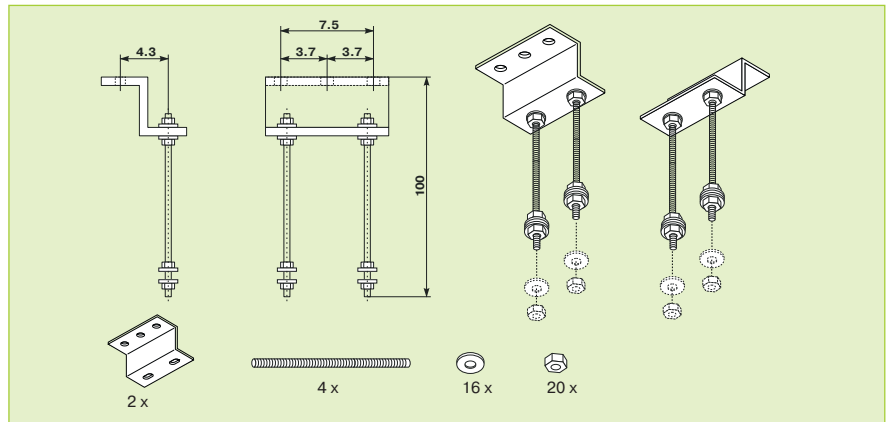

Accessories for RollFix Premium Hand Crank Pro and Electric Pro

Wall/ceiling spacer

Space from wall or ceiling approx. 30 cm, colour: white, RAL 9003
Code No. 13279

Space from wall or ceiling approx. 40 cm, colour: white, RAL 9003
Code No. 13280

Mounting set for suspended ceilings

This set allows the screen to be mounted into suspended ceilings (up to 100 cm).
Delivery standard: 4 threaded rods approx. length 100 cm with mounting set and mounting angles
Code No. 13270

Accessories for RollFix Premium Electric Pro

Radio remote control with hand transmitter

Receiver (flush-mount) and hand transmitter
Code No. 184931

On-wall casing

for radio remote receiver
Code No. 18493-3