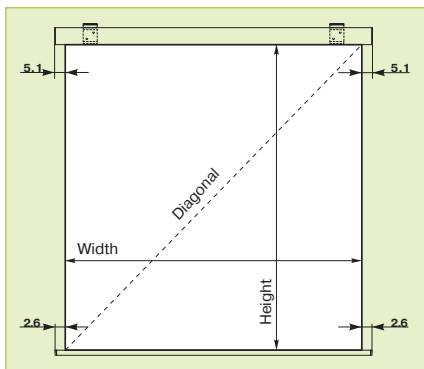

- **NEW: Retraction of the projection surface with slow-return effect, i.e. the projection surface rolls up slowly and soundlessly**
- Projection surface steplessly adjustable
- Can be wall or ceiling mounted, universal mounting angles are part of the delivery standard
- Mounting angles can be moved horizontally along the screen casing

- Aluminium casing, cross-section approx. 8.6 x 8.8 cm
- Steel end caps are flush with casing
- Projection surface is flush with casing thanks to conical weight bar
- Casing colour: white, RAL 9016
- Available in **1:1 format** (without border) or **4:3 format** with black border

Screen surface

- Front projection, **type D**
- DIN 19045 gain factor, approx. 1.2
- Matt white, woven fabric base
- Back: opaque

1:1 format

4:3 format with black border

Movable mounting angles

Conical weight bar for flush finish with casing

Accessories

Wall Spacer

- 10 cm space
Code No. 13532
- 30 cm space
Code No. 13533
- 50 cm space
Code No. 13534

MovieSmart spring-roller screen							
Image sizes W/H	A cm	B cm	C cm	Diagonal cm/inch	Weight net kg	Code No.	
1:1 format							
150/150 cm				212/84	9.3	135000	
180/180 cm				255/100	12.3	135010	
200/200 cm				283/111	12.8	135020	
240/240 cm				339/133	15.0	135030	
Video format 4:3							
146/110 cm	150	150	38	183/72	9.3	135040	
176/132 cm	180	180	46	220/87	12.3	135050	
196/147 cm	200	200	51	245/96	12.8	135060	
236/177 cm	240	240	61	295/116	15.0	135070	