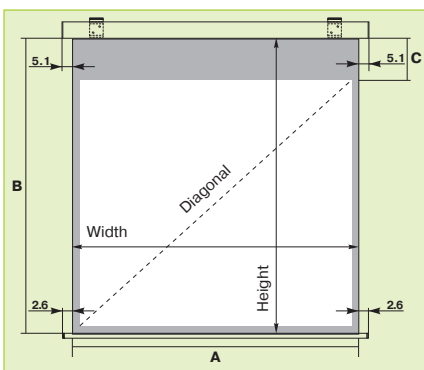

- **NEW: Retraction of the projection surface with slow-return effect, i.e. the projection surface rolls up slowly and soundlessly**
- Projection surface steplessly adjustable
- Can be wall or ceiling mounted, universal mounting angles are part of the delivery standard
- Mounting angles can be moved horizontally along the screen casing

- Aluminium casing, cross-section approx. 8.6 x 8.8 cm
- Steel end caps are flush with casing
- Projection surface is flush with casing thanks to conical weight bar
- Casing colour: white, RAL 9016
- Available in **1:1 format** (without border) or **4:3 format** with black border

Screen surface

- Front projection, **type D**
- DIN 19045 gain factor, approx. 1.2
- Matt white, woven fabric base
- Back: opaque

1:1 format

4:3 format with black border

Movable mounting angles

Conical weight bar for flush finish with casing

Accessories

Wall Spacer

- 10 cm space
Code No. 13532
- 30 cm space
Code No. 13533
- 50 cm space
Code No. 13534

MovieSmart spring-roller screen							
Image sizes W/H	A cm	B cm	C cm	Diagonal cm/inch	Weight net kg	Code No.	
1:1 format							
150/150 cm				212/84	9.3	135000	
180/180 cm				255/100	12.3	135010	
200/200 cm				283/111	12.8	135020	
240/240 cm				339/133	15.0	135030	
Video format 4:3							
146/110 cm	150	150	38	183/72	9.3	135040	
176/132 cm	180	180	46	220/87	12.3	135050	
196/147 cm	200	200	51	245/96	12.8	135060	
236/177 cm	240	240	61	295/116	15.0	135070	