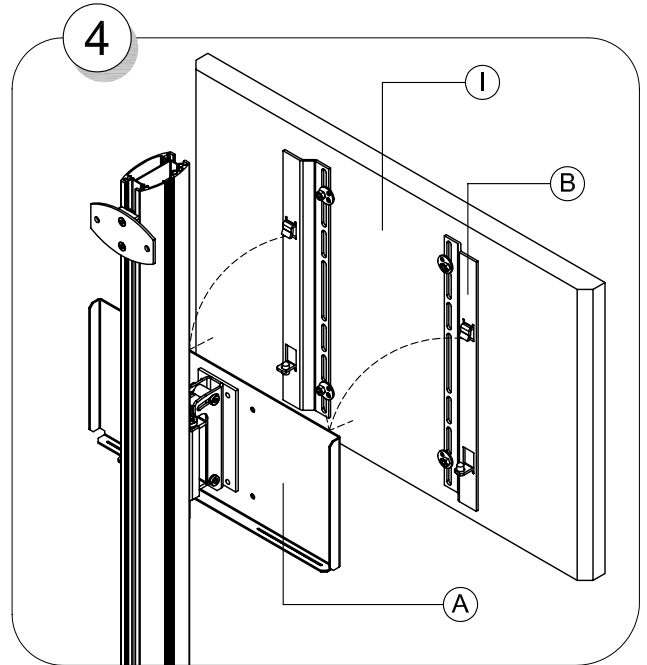

SMS FLATSCREEN M UNISLIDE

Contents

A.	SMS Flatscreen M Unislide plate		1
B.	Vertical plate		2
C.	Screws M6x10		4
D.	Round washers		4
E.	Screw bag		1
F.	Round multi washer		4
G.	Safety screw		2
H.	Allen Key		3
I.	Screen (Not included)		
J.	Adapter plate (Not included)		

1

2

Alternative 1 for installing vertical plates

3

Alternative 2 for installing vertical plates

4

5