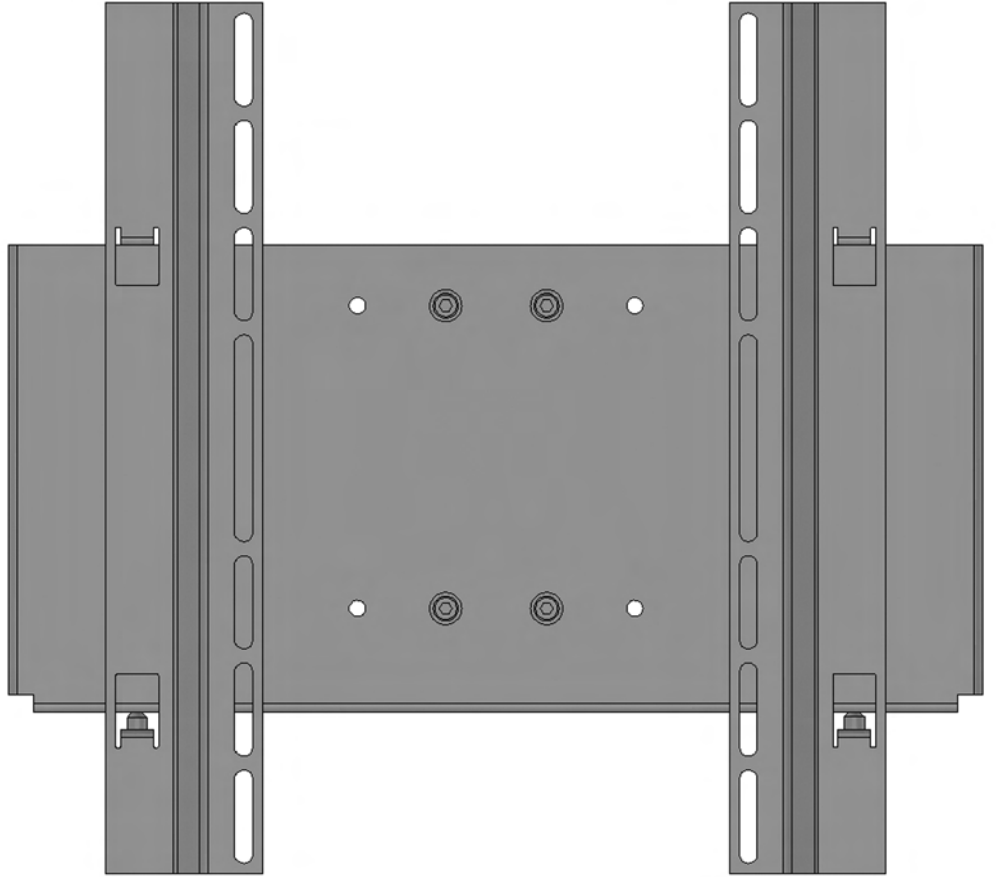

SMS FLATSCREEN M UNISLIDE

Contents

A.	SMS Flatscreen M Unislide plate		1
B.	Vertical plate		2
C.	Screws M6x10		4
D.	Round washers		4
E.	Screw bag		1
F.	Round multi washer		4
G.	Safety screw		2
H.	Allen Key		3
I.	Screen (Not included)		
J.	Adapter plate (Not included)		

1

2

Alternative 1 for installing vertical plates

3

Alternative 2 for installing vertical plates

4

5