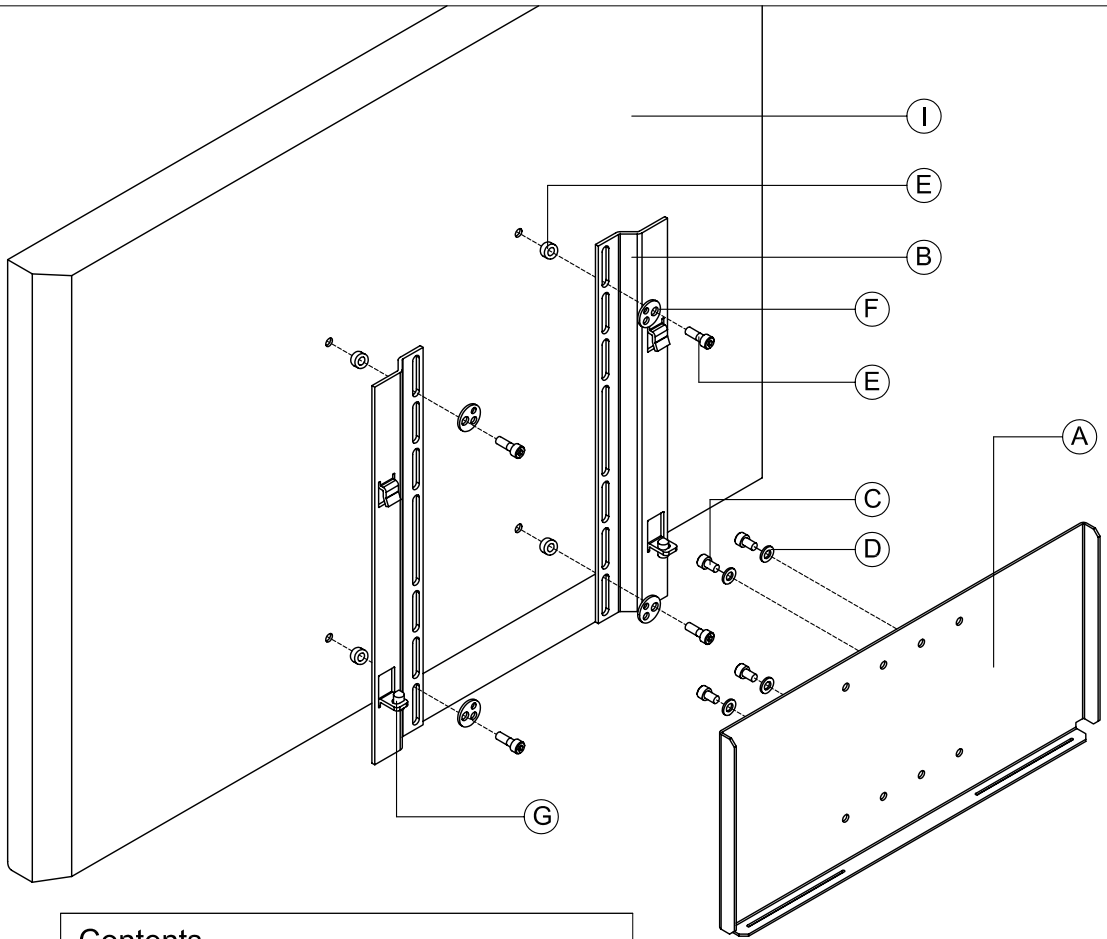

SMS FLATSCREEN M UNISLIDE

Contents

A.	SMS Flatscreen M Unislide plate		1
B.	Vertical plate		2
C.	Screws M6x10		4
D.	Round washers		4
E.	Screw bag		1
F.	Round multi washer		4
G.	Safety screw		2
H.	Allen Key		3
I.	Screen (Not included)		
J.	Adapter plate (Not included)		

1

2

Alternative 1 for installing vertical plates

3

Alternative 2 for installing vertical plates

4

5