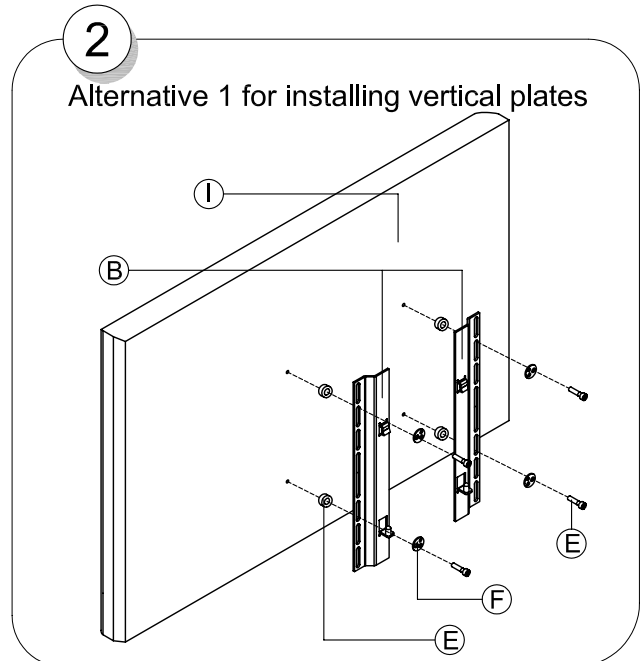

2

Alternative 1 for installing vertical plates