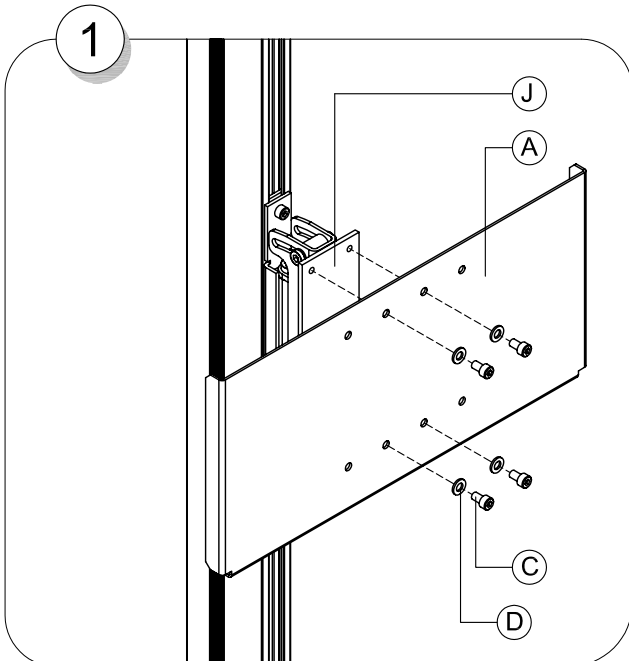

Contents

A.	SMS Flatscreen M Unislide plate		1
B.	Vertical plate		2
C.	Screws M6x10		4
D.	Round washers		4
E.	Screw bag		1
F.	Round multi washer		4
G.	Safety screw		2
H.	Allen Key		3
I.	Screen (Not included)		
J.	Adapter plate (Not included)		

1