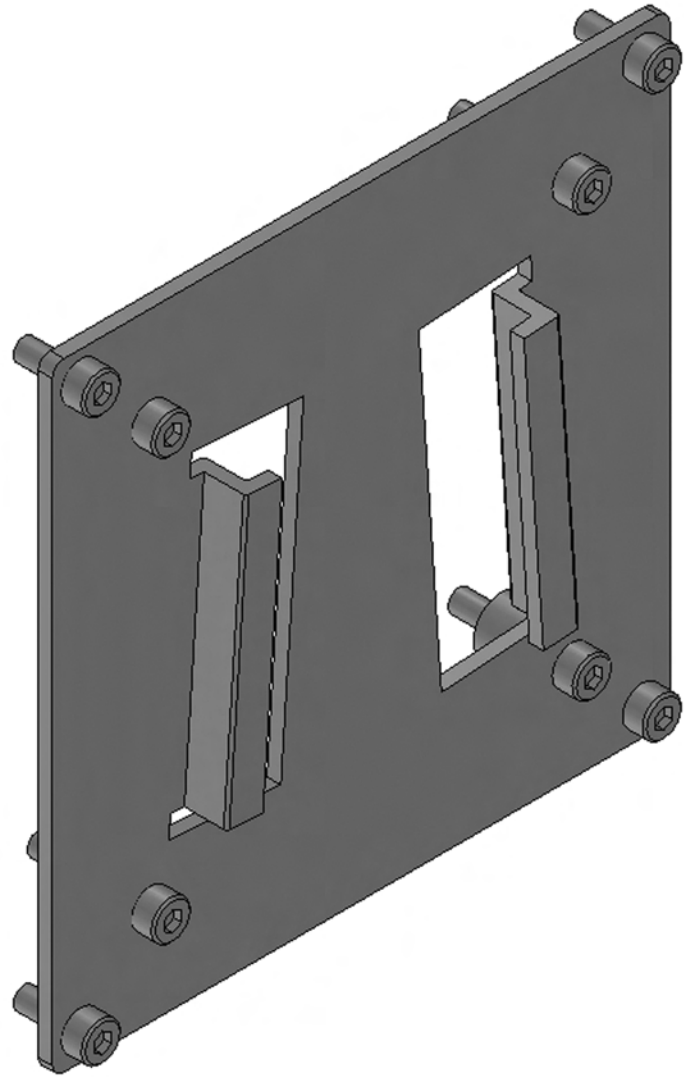

SMS FLATSCREEN L SLIDE

Contents

A.	Vesa Plate 75x75/100x100	1
B.	Screws M4x10	4
C.	Screws M4x20	4
D.	Distance washers	4
E.	Allen Key	2
F.	Screen (Not included)	
G.	Wall bracket (Not included)	

EXPANDER VESA 200x100

SMART MEDIA SOLUTIONS

Contents

A.	Expander Vesa plate 200x100	2
B.	Screw M4x6	4
C.	Screw M4x10 / M5x10	4
D.	Screw M4x20 / M5x20	4
E.	Washers	4
F.	Dist. washers	4
G.	Allen Key	1
H.	Vesa plate (Not included)	