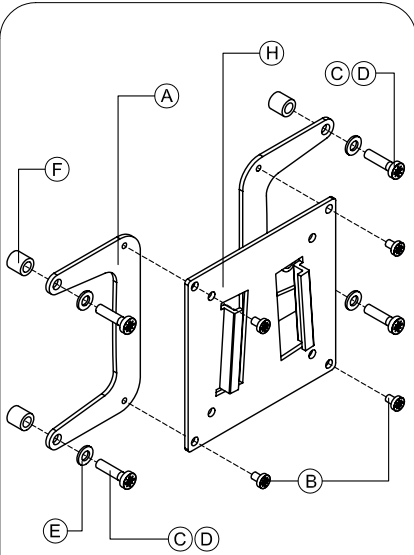

SMS FLATSCREEN L SLIDE

Contents

A.	Vesa Plate 75x75/100x100	1
B.	Screws M4x10	4
C.	Screws M4x20	4
D.	Distance washers	4
E.	Allen Key	2
F.	Screen (Not included)	
G.	Wall bracket (Not included)	

EXPANDER VESA 200x100

SMART MEDIA SOLUTIONS

Contents

A.	Expander Vesa plate 200x100	2
B.	Screw M4x6	4
C.	Screw M4x10 / M5x10	4
D.	Screw M4x20 / M5x20	4
E.	Washers	4
F.	Dist. washers	4
G.	Allen Key	1
H.	Vesa plate (Not included)	