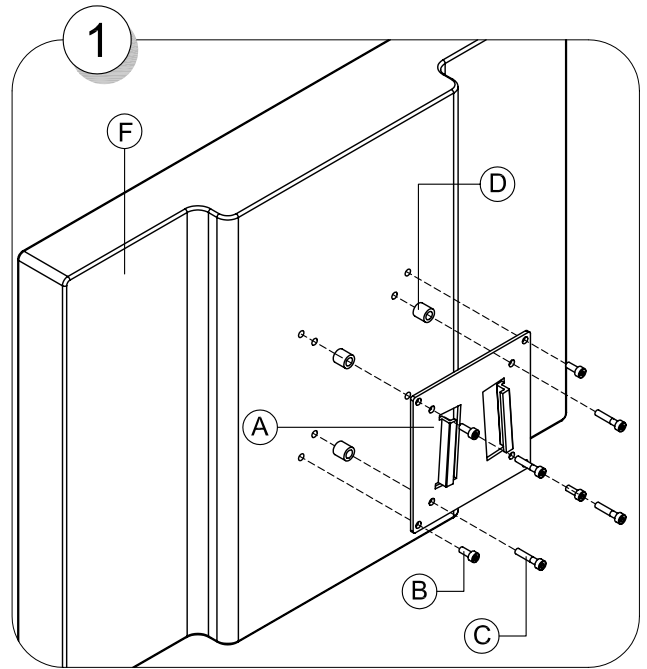

SMS FLATSCREEN L SLIDE

Contents

A.	Vesa Plate 75x75/100x100	1
B.	Screws M4x10	4
C.	Screws M4x20	4
D.	Distance washers	4
E.	Allen Key	2
F.	Screen (Not included)	
G.	Wall bracket (Not included)	

EXPANDER VESA 200x100

SMART MEDIA SOLUTIONS

Contents

A.	Expander Vesa plate 200x100	2
B.	Screw M4x6	4
C.	Screw M4x10 / M5x10	4
D.	Screw M4x20 / M5x20	4
E.	Washers	4
F.	Dist. washers	4
G.	Allen Key	1
H.	Vesa plate (Not included)	