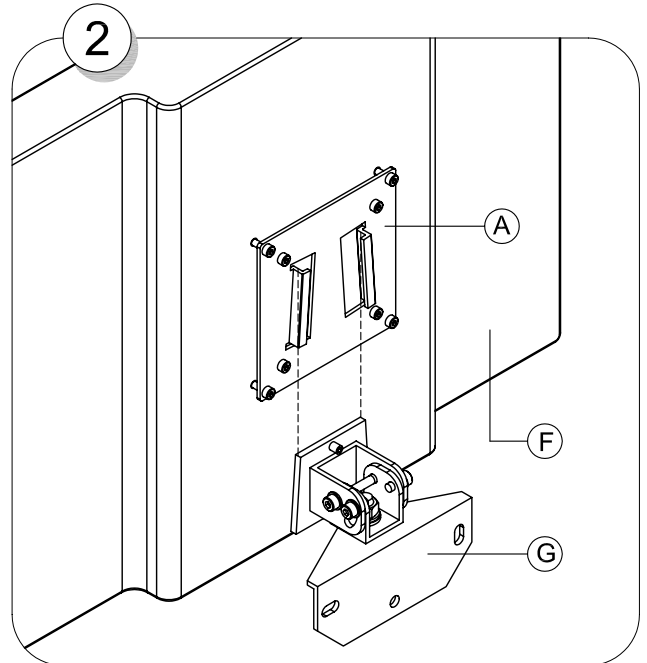

SMS FLATSCREEN L SLIDE

Contents

A.	Vesa Plate 75x75/100x100	1
B.	Screws M4x10	4
C.	Screws M4x20	4
D.	Distance washers	4
E.	Allen Key	2
F.	Screen (Not included)	
G.	Wall bracket (Not included)	

EXPANDER VESA 200x100

SMART MEDIA SOLUTIONS

Contents

A.	Expander Vesa plate 200x100	2
B.	Screw M4x6	4
C.	Screw M4x10 / M5x10	4
D.	Screw M4x20 / M5x20	4
E.	Washers	4
F.	Dist. washers	4
G.	Allen Key	1
H.	Vesa plate (Not included)	