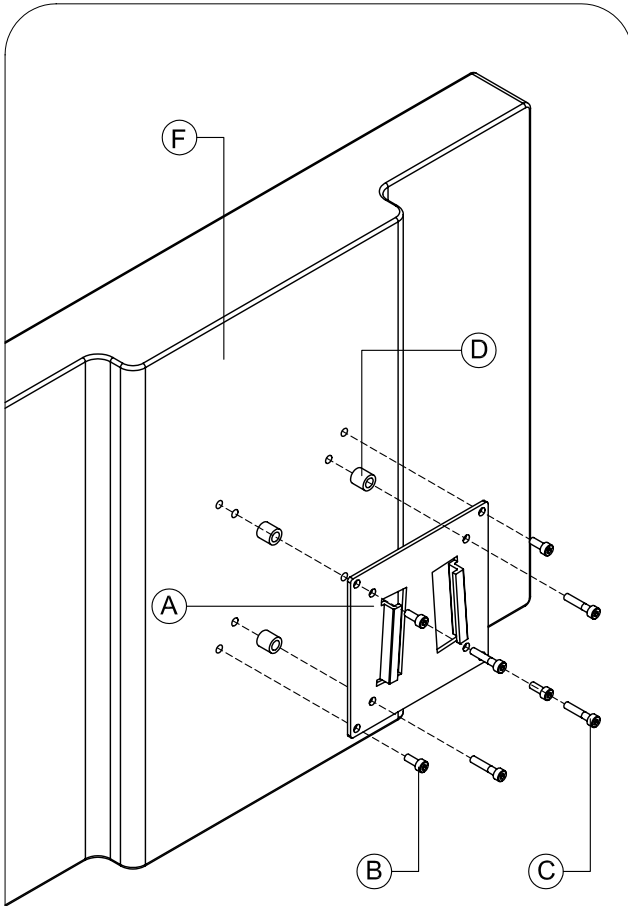

SMS FLATSCREEN L SLIDE

Contents

A.	Vesa Plate 75x75/100x100	1
B.	Screws M4x10	4
C.	Screws M4x20	4
D.	Distance washers	4
E.	Allen Key	2
F.	Screen (Not included)	
G.	Wall bracket (Not included)	

EXPANDER VESA 200x100

SMART MEDIA SOLUTIONS

Contents

A.	Expander Vesa plate 200x100	2
B.	Screw M4x6	4
C.	Screw M4x10 / M5x10	4
D.	Screw M4x20 / M5x20	4
E.	Washers	4
F.	Dist. washers	4
G.	Allen Key	1
H.	Vesa plate (Not included)	