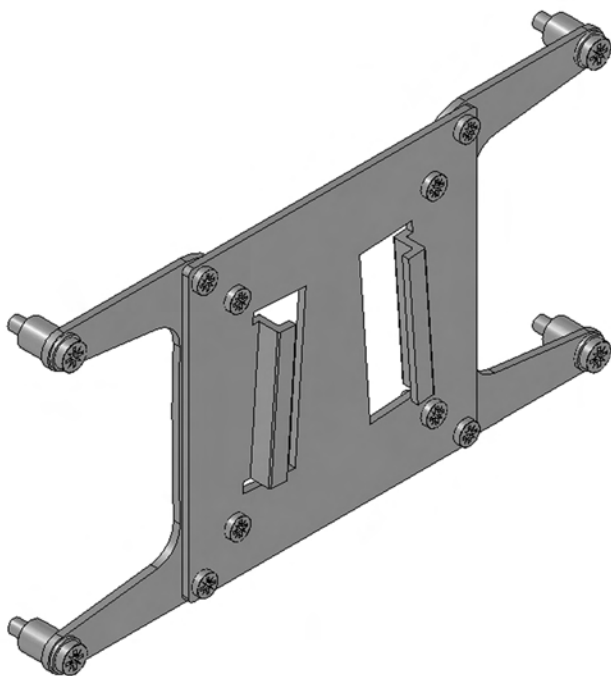

SMS FLATSCREEN L SLIDE

Contents

A.	Vesa Plate 75x75/100x100	1
B.	Screws M4x10	4
C.	Screws M4x20	4
D.	Distance washers	4
E.	Allen Key	2
F.	Screen (Not included)	
G.	Wall bracket (Not included)	

EXPANDER VESA 200x100

SMART MEDIA SOLUTIONS

Contents

A.	Expander Vesa plate 200x100	2
B.	Screw M4x6	4
C.	Screw M4x10 / M5x10	4
D.	Screw M4x20 / M5x20	4
E.	Washers	4
F.	Dist. washers	4
G.	Allen Key	1
H.	Vesa plate (Not included)	