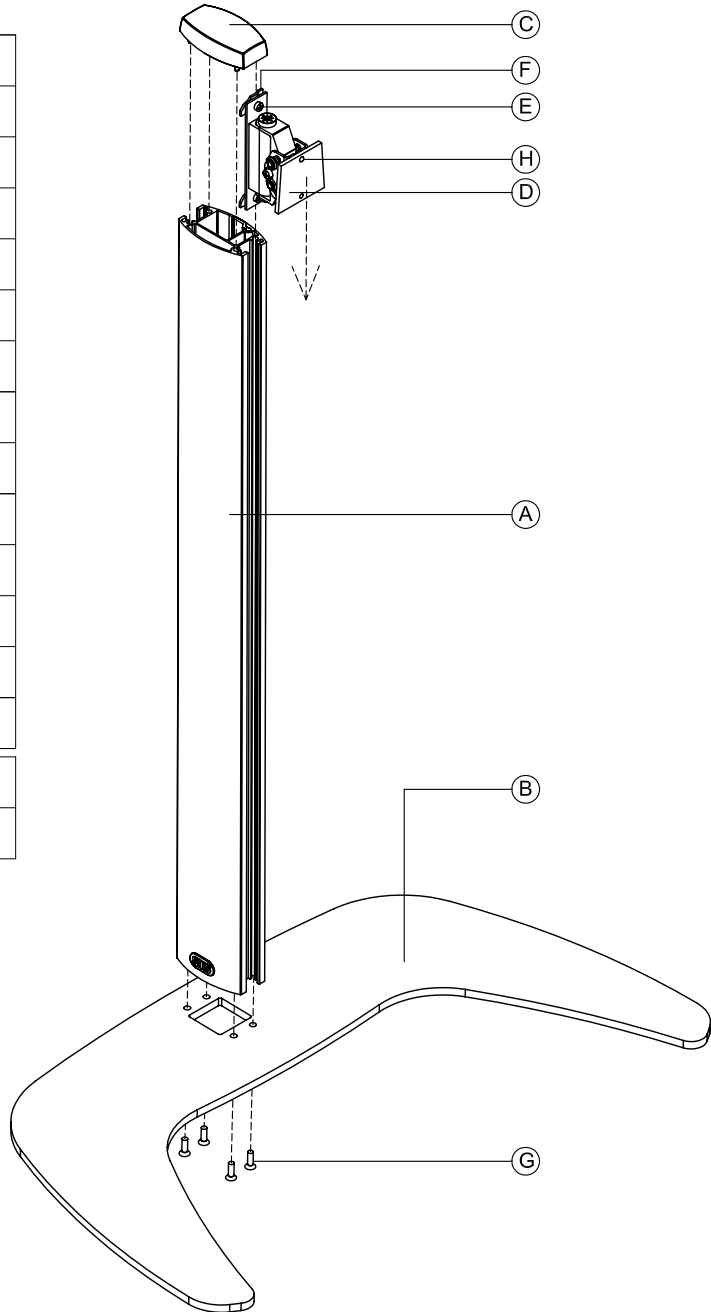

SMS FLATSCREEN FL ST

smsTM
SMART MEDIA SOLUTIONS

Contents

A.	Pillar		1
B.	Floor mounting plate		1
C.	Plastic Cap		1
D.	Tilt		1
E.	Screws M8x20		2
F.	Nuts		2
G.	Screws M5X20		4
H.	Safety Screw		1
I.	Vesa Plate 75X75 / 100X100		1
J.	Screws M4X20		4
K.	Cable		2
L.	Plastic cover		1
M.	Allen Keys		3
N.	Flat Screen (Not included)		
O.	Screw Driver (Not included)		

3

4

5

6

7

8