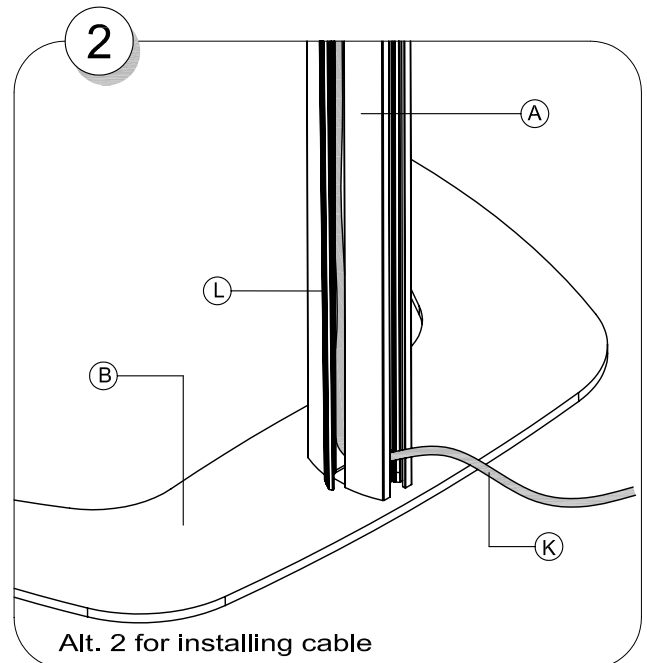

SMS FLATSCREEN FL ST

smsTM
SMART MEDIA SOLUTIONS

Contents

A.	Pillar		1
B.	Floor mounting plate		1
C.	Plastic Cap		1
D.	Tilt		1
E.	Screws M8x20		2
F.	Nuts		2
G.	Screws M5X20		4
H.	Safety Screw		1
I.	Vesa Plate 75X75 / 100X100		1
J.	Screws M4X20		4
K.	Cable		2
L.	Plastic cover		1
M.	Allen Keys		3
N.	Flat Screen (Not included)		
O.	Screw Driver (Not included)		