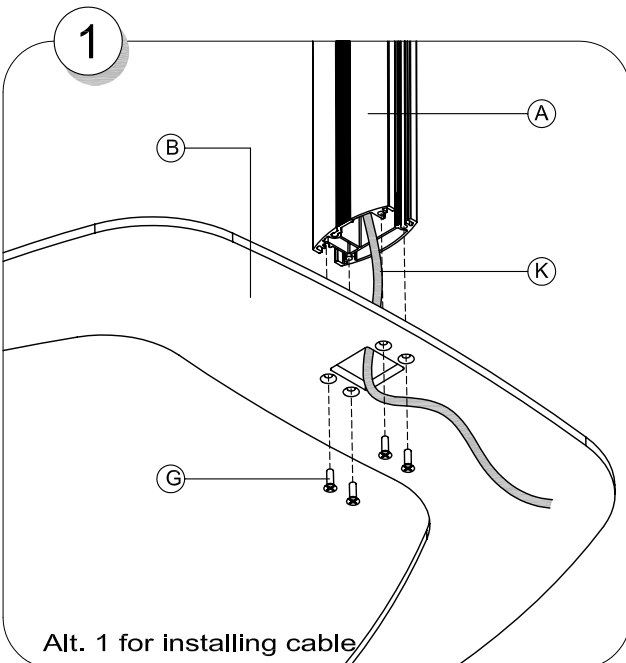

SMS FLATSCREEN FL ST

smsTM
SMART MEDIA SOLUTIONS

Contents

A.	Pillar		1
B.	Floor mounting plate		1
C.	Plastic Cap		1
D.	Tilt		1
E.	Screws M8x20		2
F.	Nuts		2
G.	Screws M5X20		4
H.	Safety Screw		1
I.	Vesa Plate 75X75 / 100X100		1
J.	Screws M4X20		4
K.	Cable		2
L.	Plastic cover		1
M.	Allen Keys		3
N.	Flat Screen (Not included)		
O.	Screw Driver (Not included)		