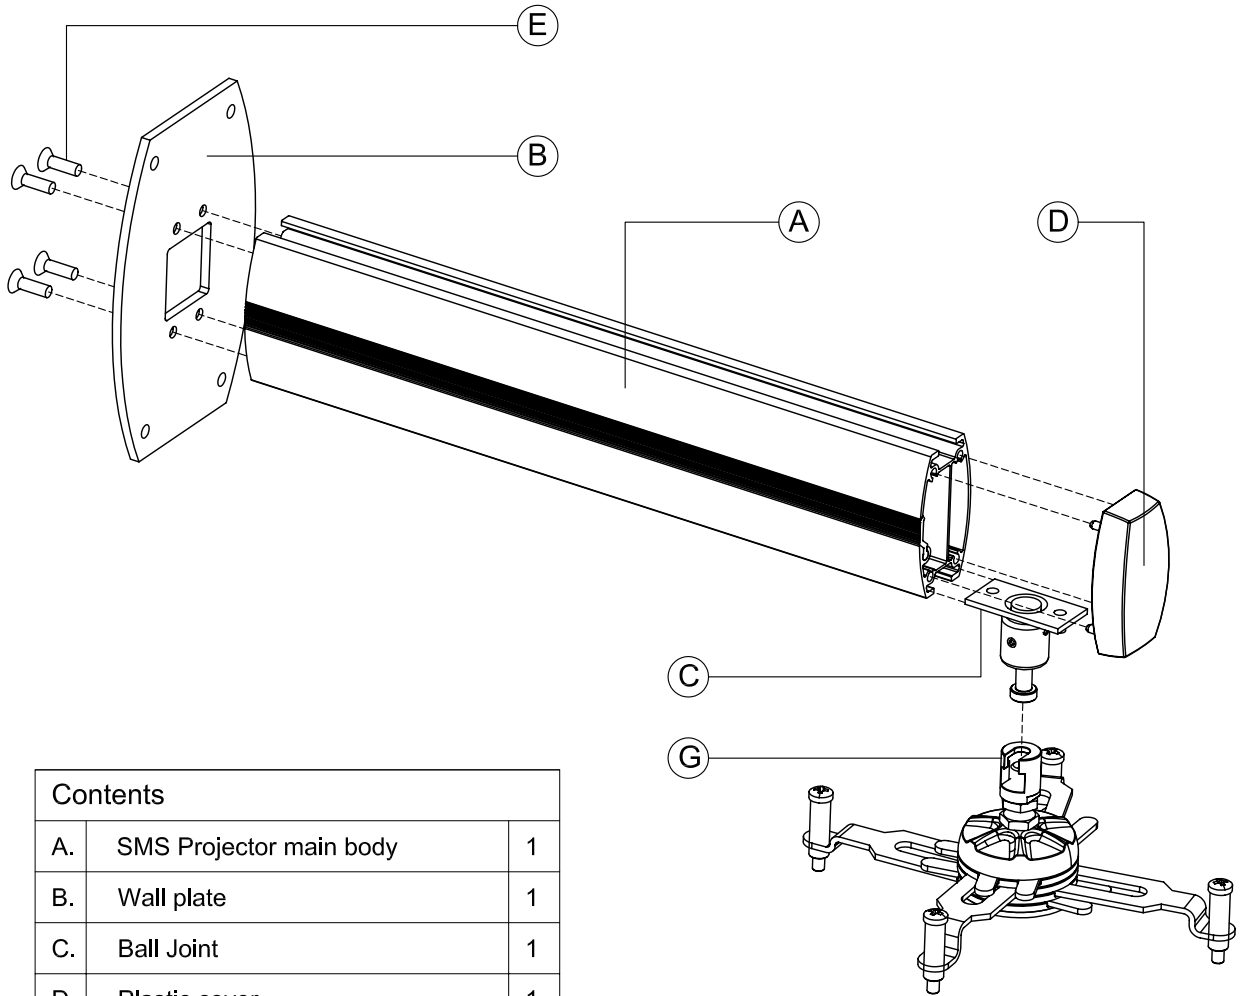

# SMS PROJECTOR WL V

Contents		
A.	SMS Projector main body	1
B.	Wall plate	1
C.	Ball Joint	1
D.	Plastic cover	1
E.	Screw M5X20	4
F.	Allen Keys	3
		
G.	SMS Unislide ( Not included )	
H.	Wall Screws+Washers ( Not included )	

Holes Pattern SMS Projector WL V Wall Plate