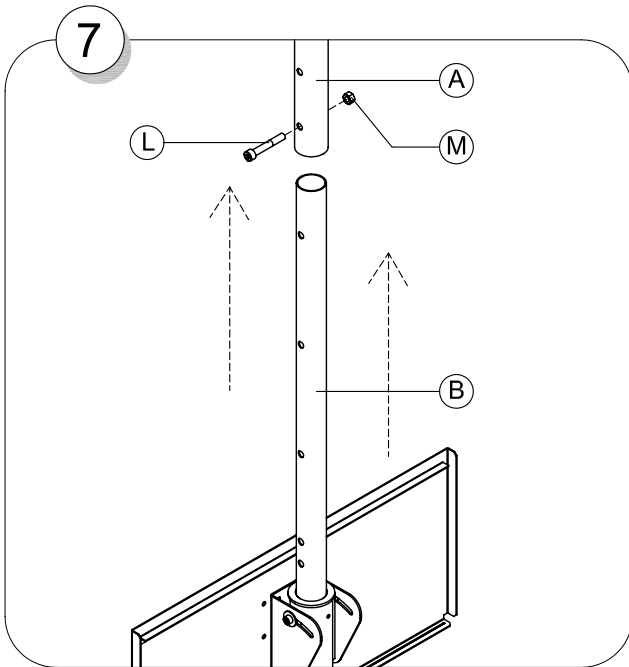

FUNC^{TM}
BY SMS