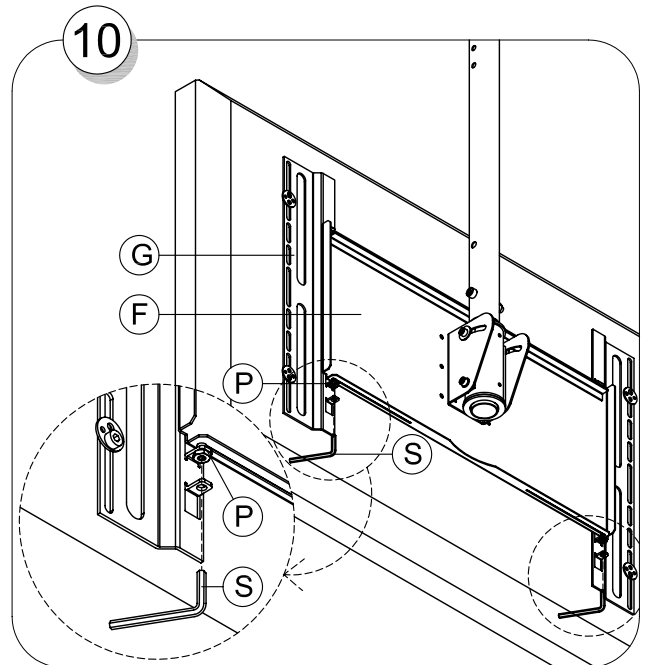

FUNC^{TM}
BY SMS