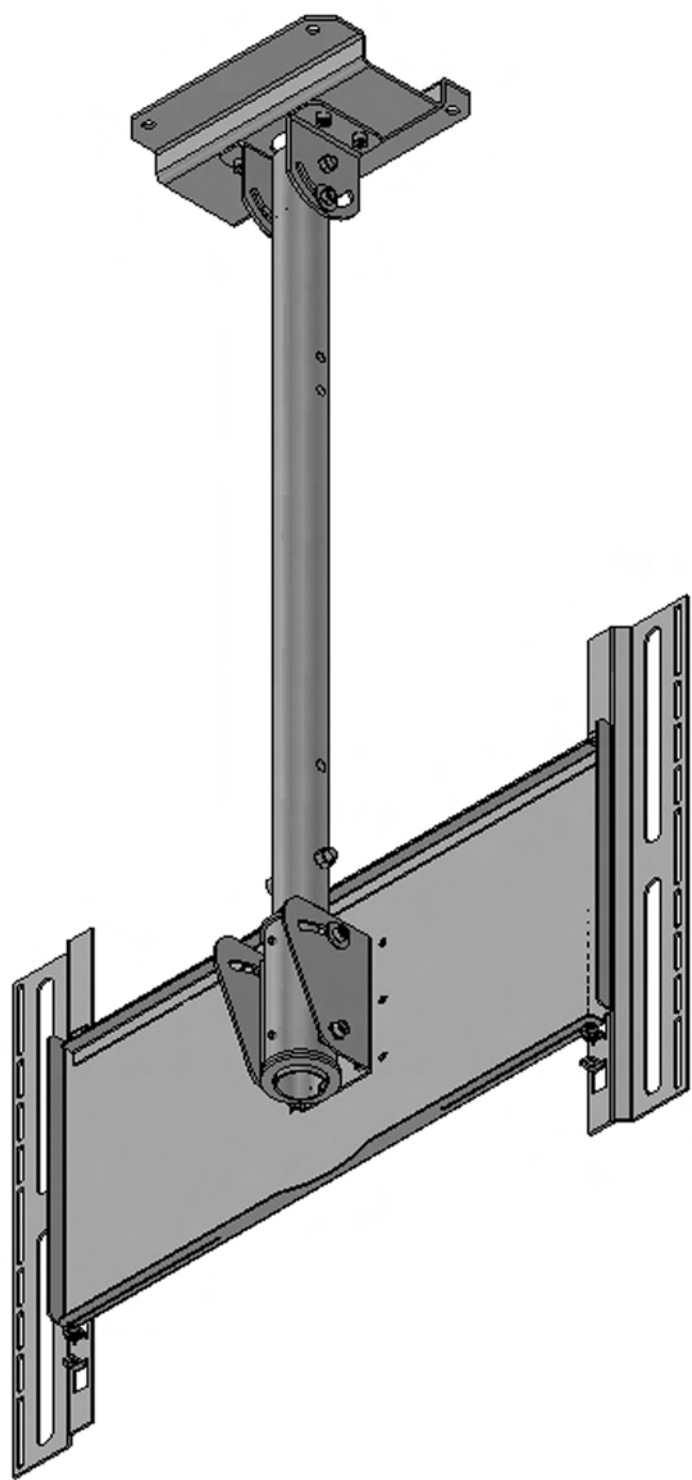

FUNC FLATSCREEN CHVST2

FUNCTM
BY SMS

Contents

A.	Outer pipe	1			
B.	Inner pipe	1			
C.	Ceiling fixture	1	M.	Nut M10	 1
D.	Lower ceiling fixture	2	N.	Washer 22x8	 2
E.	Adapter plate	1	O.	Screw M8x20	 4
F.	Central plate	1	P.	Safety screws M8x16	 2
G.	Vertical plate	2	Q.	Safety screws M6x16	 2
H.	Lower cylinder	1	R.	Screw kit (for vertical plates)	1
I.	Screw M6x10+washer	 6	S.	Allen Key	 3
J.	Nut M8	 6	T.	Ceiling screws&washers (not included)	
K.	Screw M8x70	 2	U.	Screen (not included)	
L.	Screw M10x65	 1			