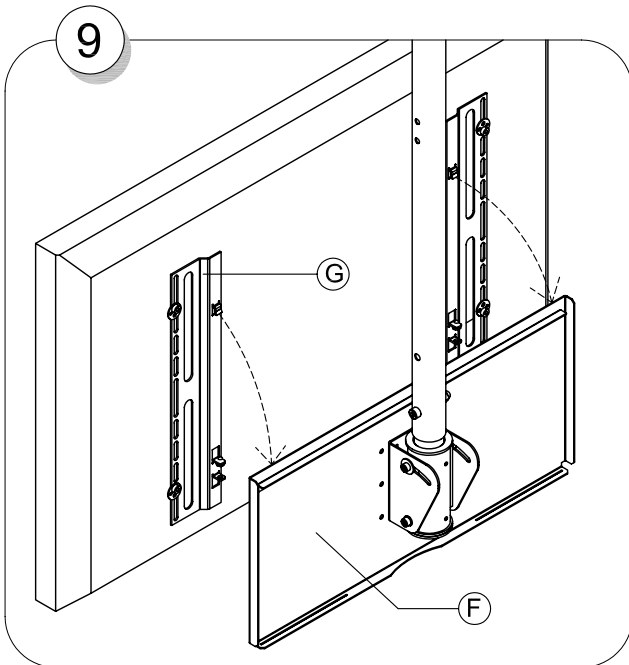

FUNC^{TM}
BY SMS