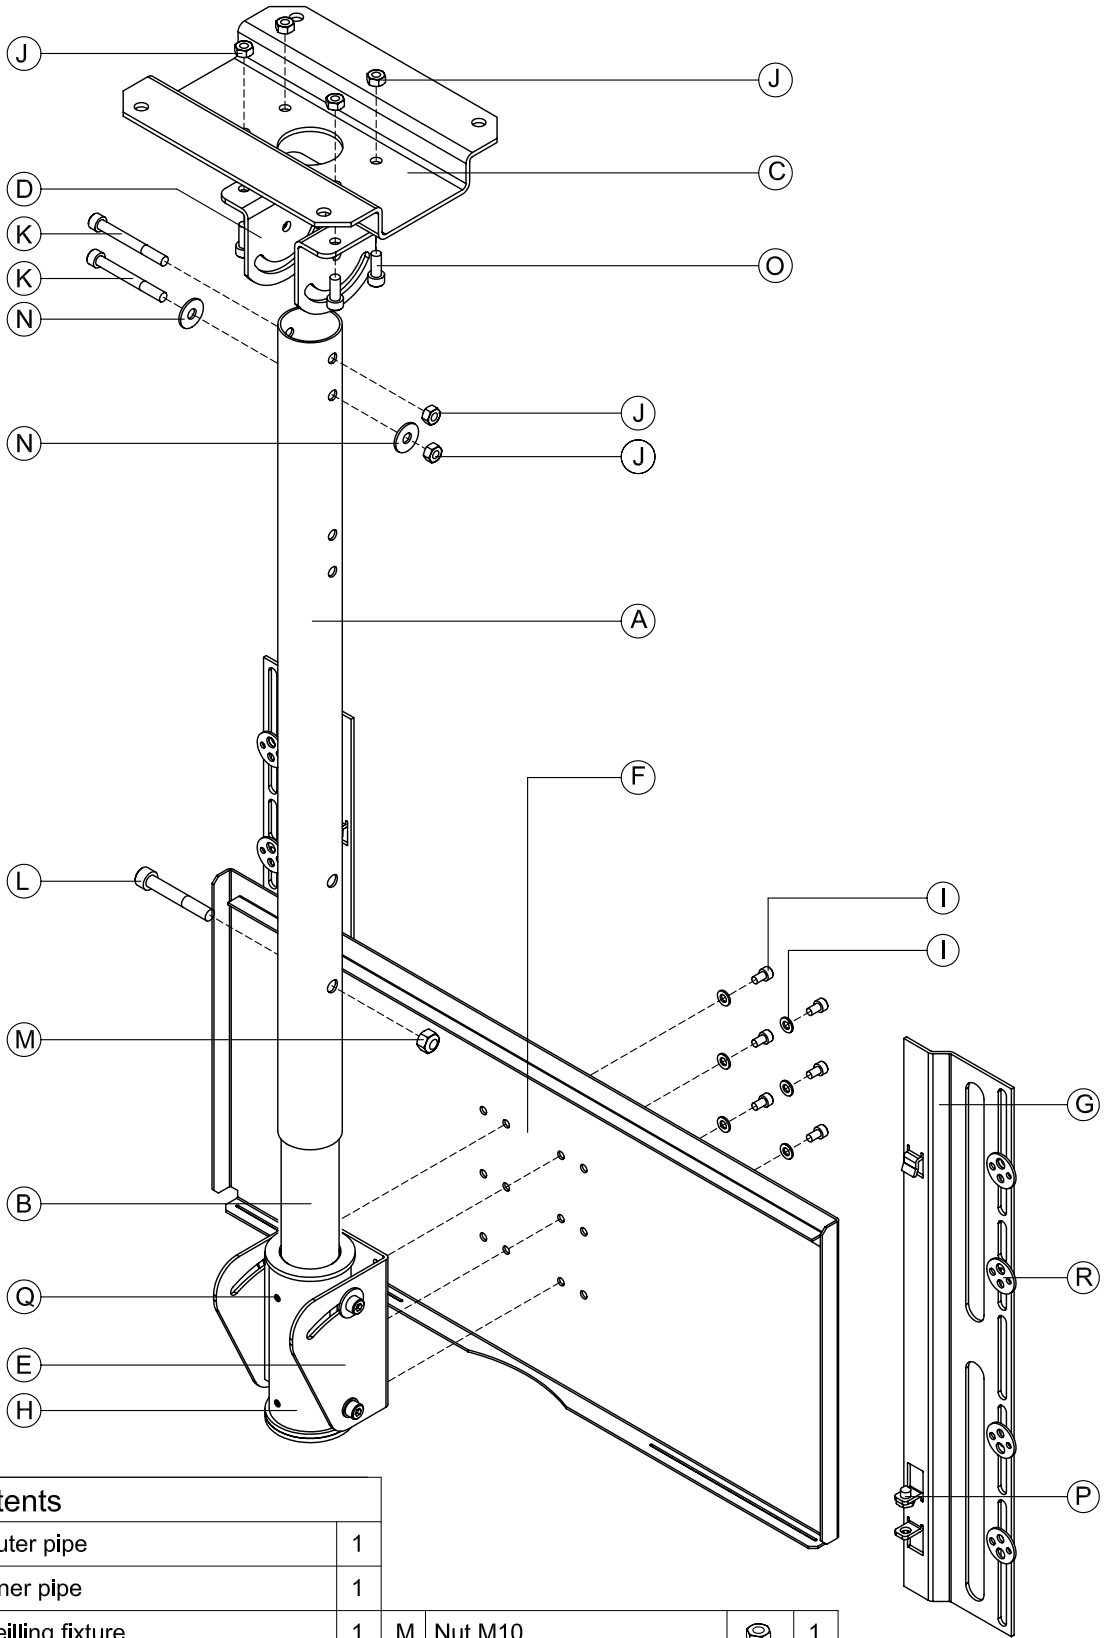

FUNC FLATSCREEN CHVST2

FUNCTM
BY SMS

Contents

A.	Outer pipe	1			
B.	Inner pipe	1			
C.	Ceiling fixture	1	M.	Nut M10	 1
D.	Lower ceiling fixture	2	N.	Washer 22x8	 2
E.	Adapter plate	1	O.	Screw M8x20	 4
F.	Central plate	1	P.	Safety screws M8x16	 2
G.	Vertical plate	2	Q.	Safety screws M6x16	 2
H.	Lower cylinder	1	R.	Screw kit (for vertical plates)	1
I.	Screw M6x10+washer	 6	S.	Allen Key	 3
J.	Nut M8	 6	T.	Ceiling screws&washers (not included)	
K.	Screw M8x70	 2	U.	Screen (not included)	
L.	Screw M10x65	 1			