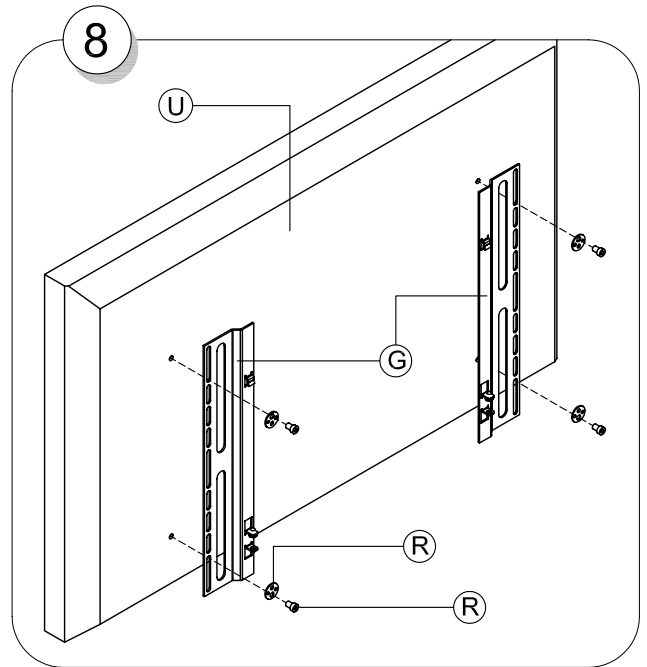

FUNC^{TM}
BY SMS