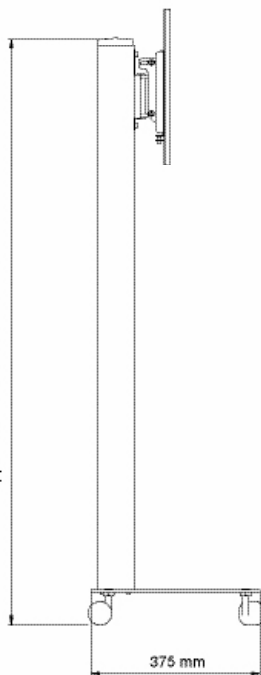

Appr 1300 mm – SMS FM MST1200
Appr 900 mm – SMS FMMST800

www.SmartMediaSolutions.se