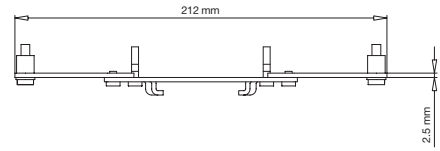

Appr 1300 mm – SMS FL MST1200
Appr 900 mm – SMS FL MST800

www.SmartMediaSolutions.se