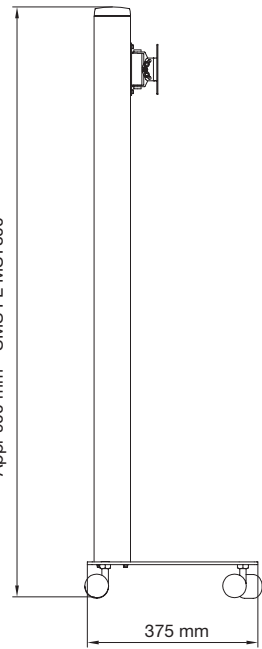

Appr 1300 mm – SMS FL MST1200
Appr 900 mm – SMS FL MST800

www.SmartMediaSolutions.se