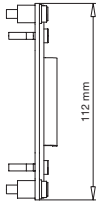

Appr 1300 mm – SMS FL MST1200
Appr 900 mm – SMS FL MST800

www.SmartMediaSolutions.se