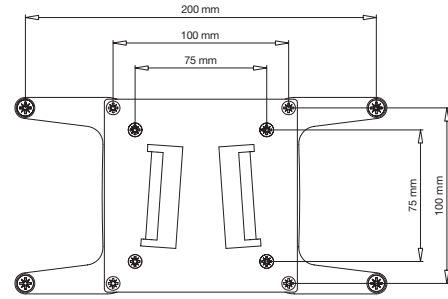

Appr 1300 mm – SMS FL MST1200
Appr 900 mm – SMS FL MST800

www.SmartMediaSolutions.se