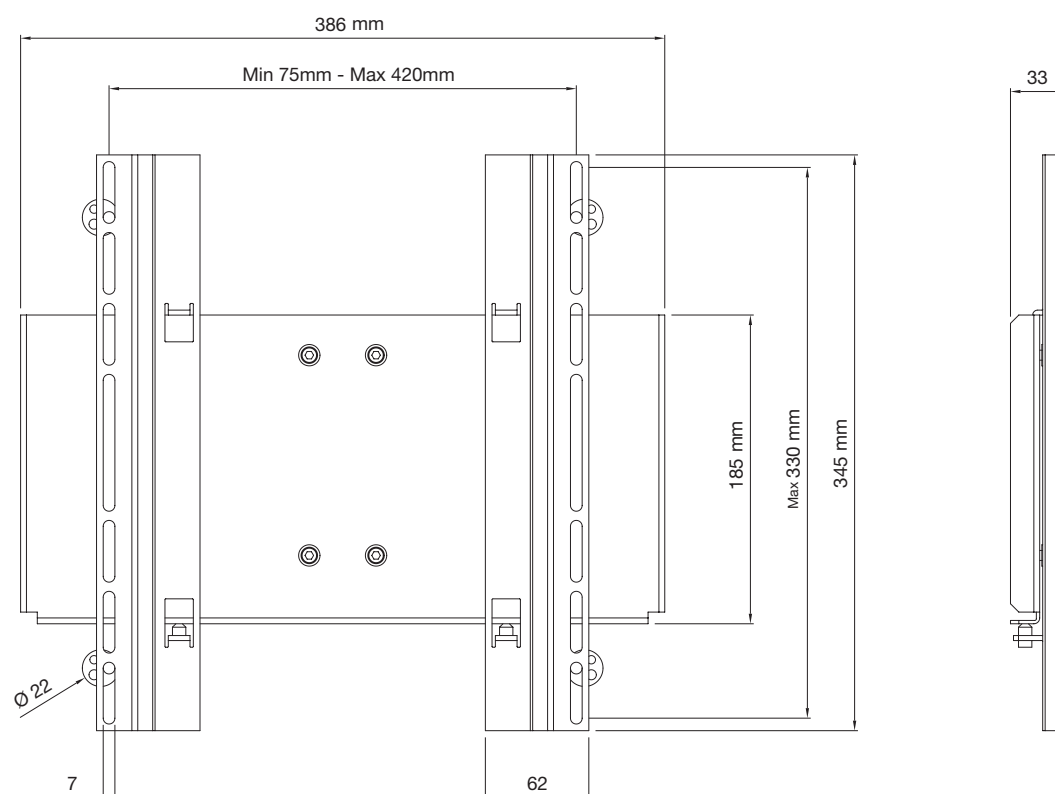

## INFO

- Color: Silver
- Max load: 30 kg
- Weight: 2,5 kg
- Size threaded holes: M4, M5, M6.

Supports Vesa standard: 75x75/100x100/100x200/200x200/400x200 mm and screens with max hole pattern: 420x330 mm.

SMART MEDIA SOLUTIONS

[www.SmartMediaSolutions.se](http://www.SmartMediaSolutions.se)