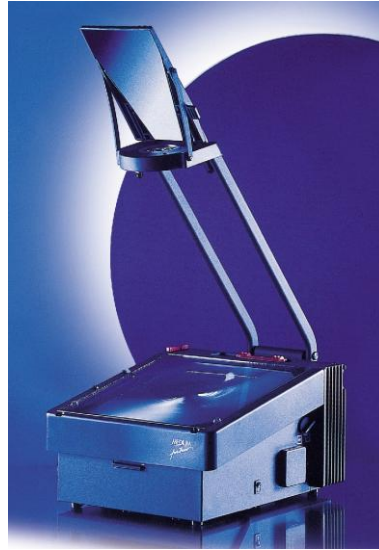

Overheadprojector MEDIUM futur 5

Technical Data	Code no. 108036	
Hard plastic / metal housing	X	
Overheating protection	X	
2 x crossflow Blower	Cross flow	
Working space (WxD)	28,5 x 28,5 cm	
Main switches on lid – ergonomical	X	
Pen tray	X	
Transparency holding pins	X	
Carrying recesses	X	
Condensor lens	X	
Lamp	2 x 36V / 400 W	
Brightness in lumens approx.	5.000	
Quick lamp changer	X	
Lamp economy switch with LED signal	X	
Glare-free fresnel lens	X	
Lens	Vario Focal, f=300-340mm	
Exchangeable lenses	-	
Additional socket	X	
Electronic power supply	-	
Weight in kg	13.5	
Dimensions in mm	ready for use	ready for road
Length	460	620
Width	340	340
Height	750	260
Fold-down projection arm	X	
CE	X	
Accessories	Roll feed attachment, write-on rolls and film, transparency writers, dust cover, replacement lamp	