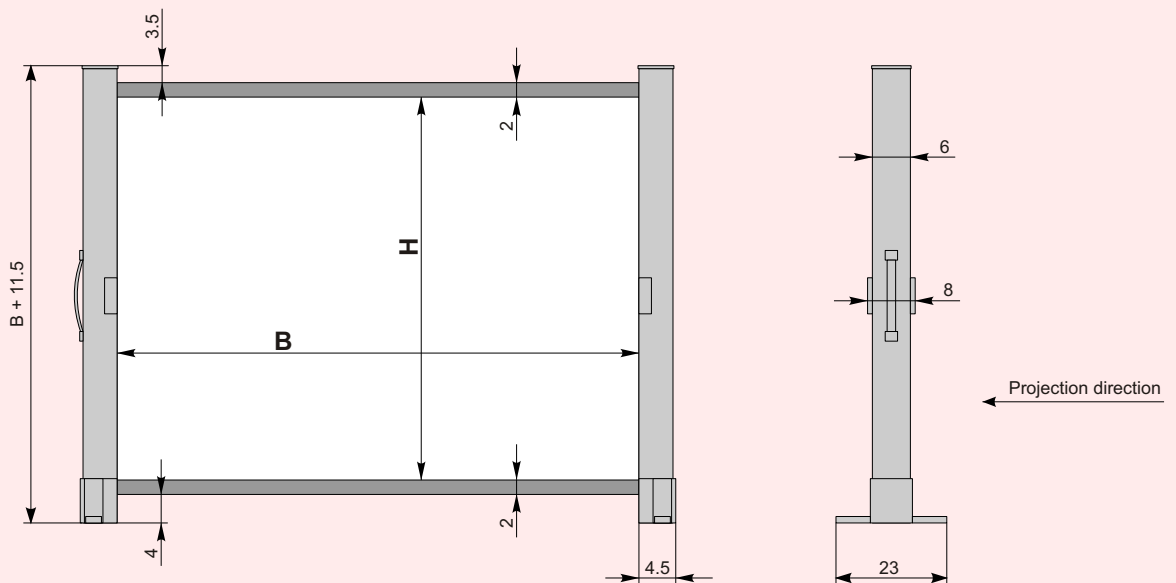

## TABLE SCREEN

### Highlights

- Very compact lightweight projection screen for use on table
- Tensioning arm with spring guarantees smooth rolling in and out of the projection screen fabric
- Black border (approx. 2 cm at top and bottom) for clear edges, image appears clearer in terms of contrast
- Black Aluminium screen casing protects against dust and dirt
- Safe stand thanks to 4 fold-out feet

### Screen surface

- Type S - highly reflective, on a woven base
- Type D - matt white, on a woven base

Dimensions in cm

**BxH**

107x76