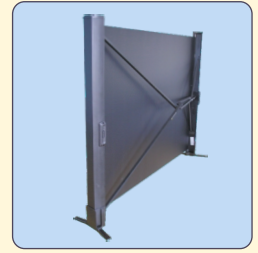

Dimensions in cm

BxH

107x76