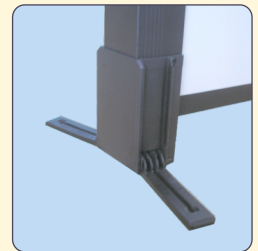

Dimensions in cm

BxH

107x76